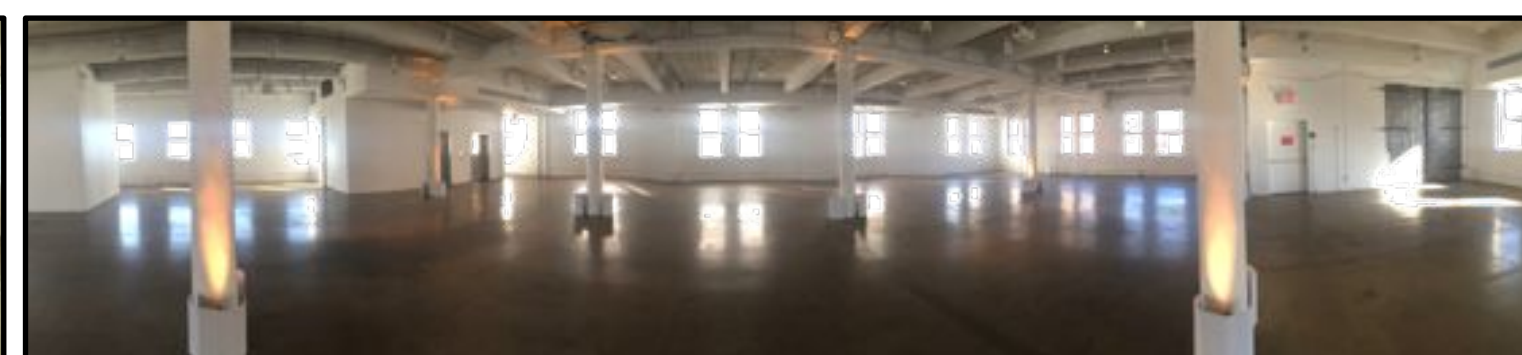

HUDSON
MERCANTILE

HUDSON
MERCANTILE

**HUDSON
MERCANTILE**
500 West 36th Street, New York, NY 10018 (212 776 4065)

Studio
Scale: 1/4" = 1'-00"
when printed Arch D size.