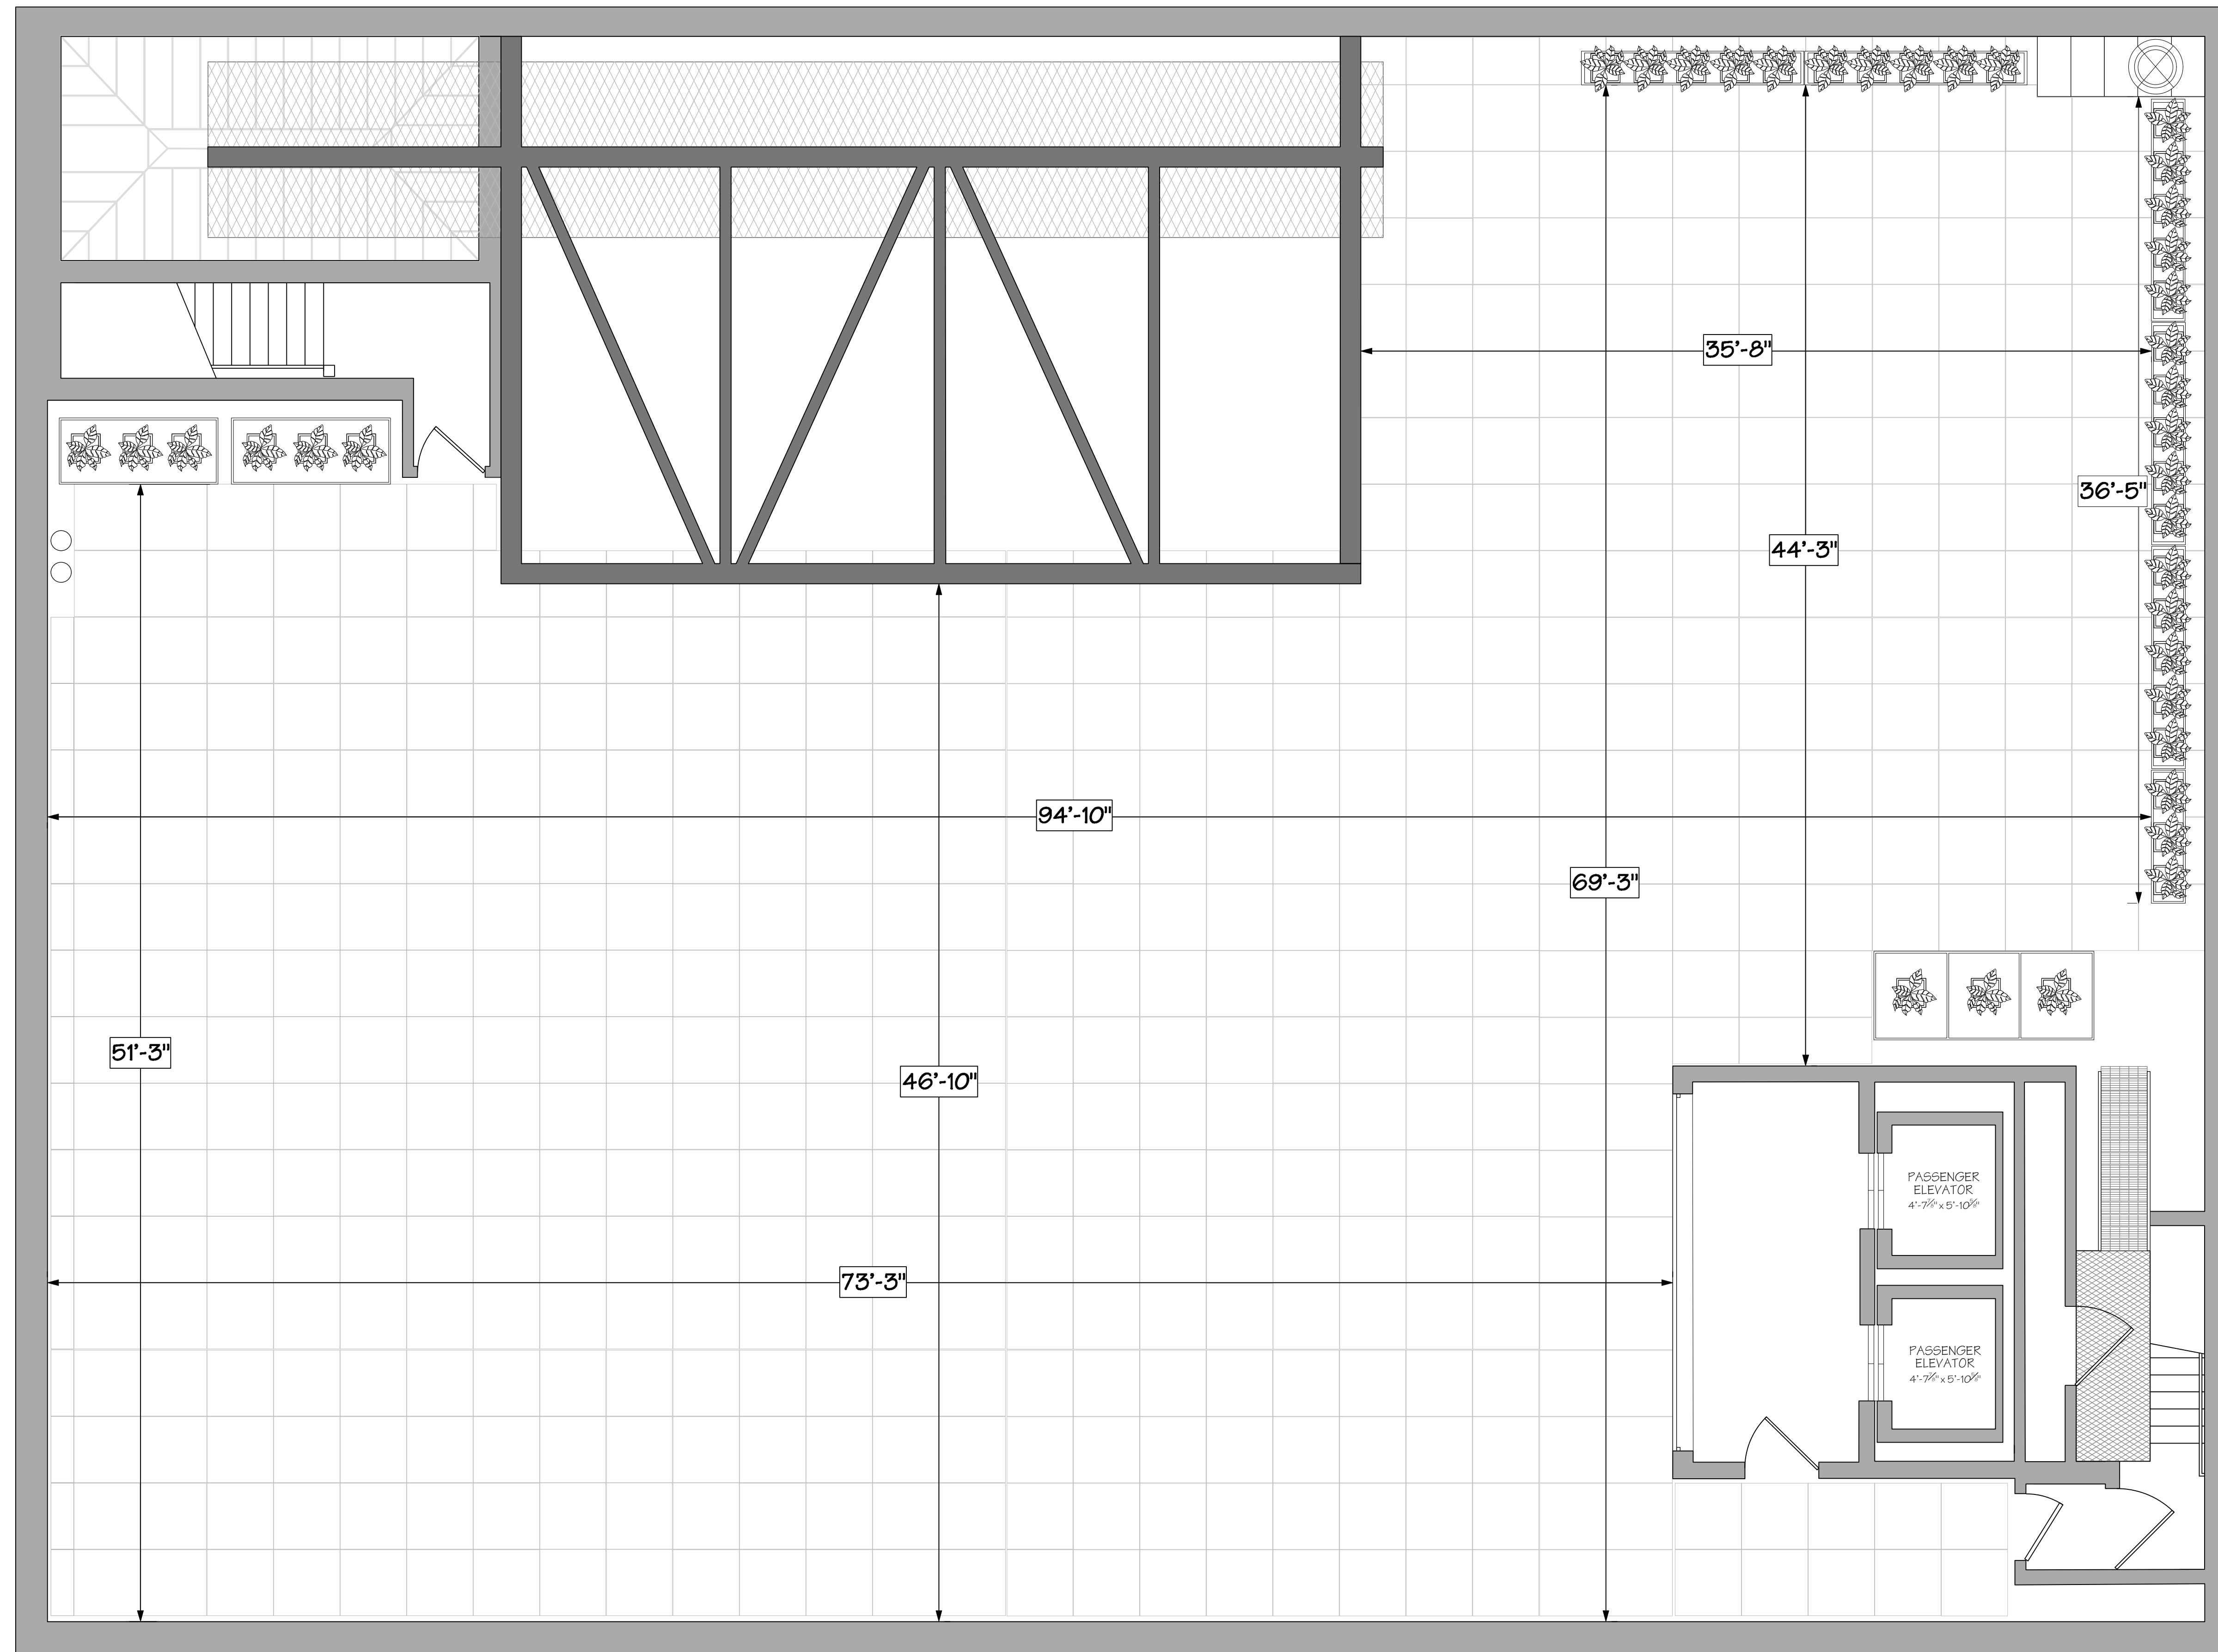

HUDSON  
MERCANTILE

HUDSON  
MERCANTILE

**HUDSON  
MERCANTILE**  
500 West 36th Street, New York, NY 10018 (212 776 4065)

**Roof Top**  
Scale: 1/4" = 1'-00"  
when printed Arch D size.