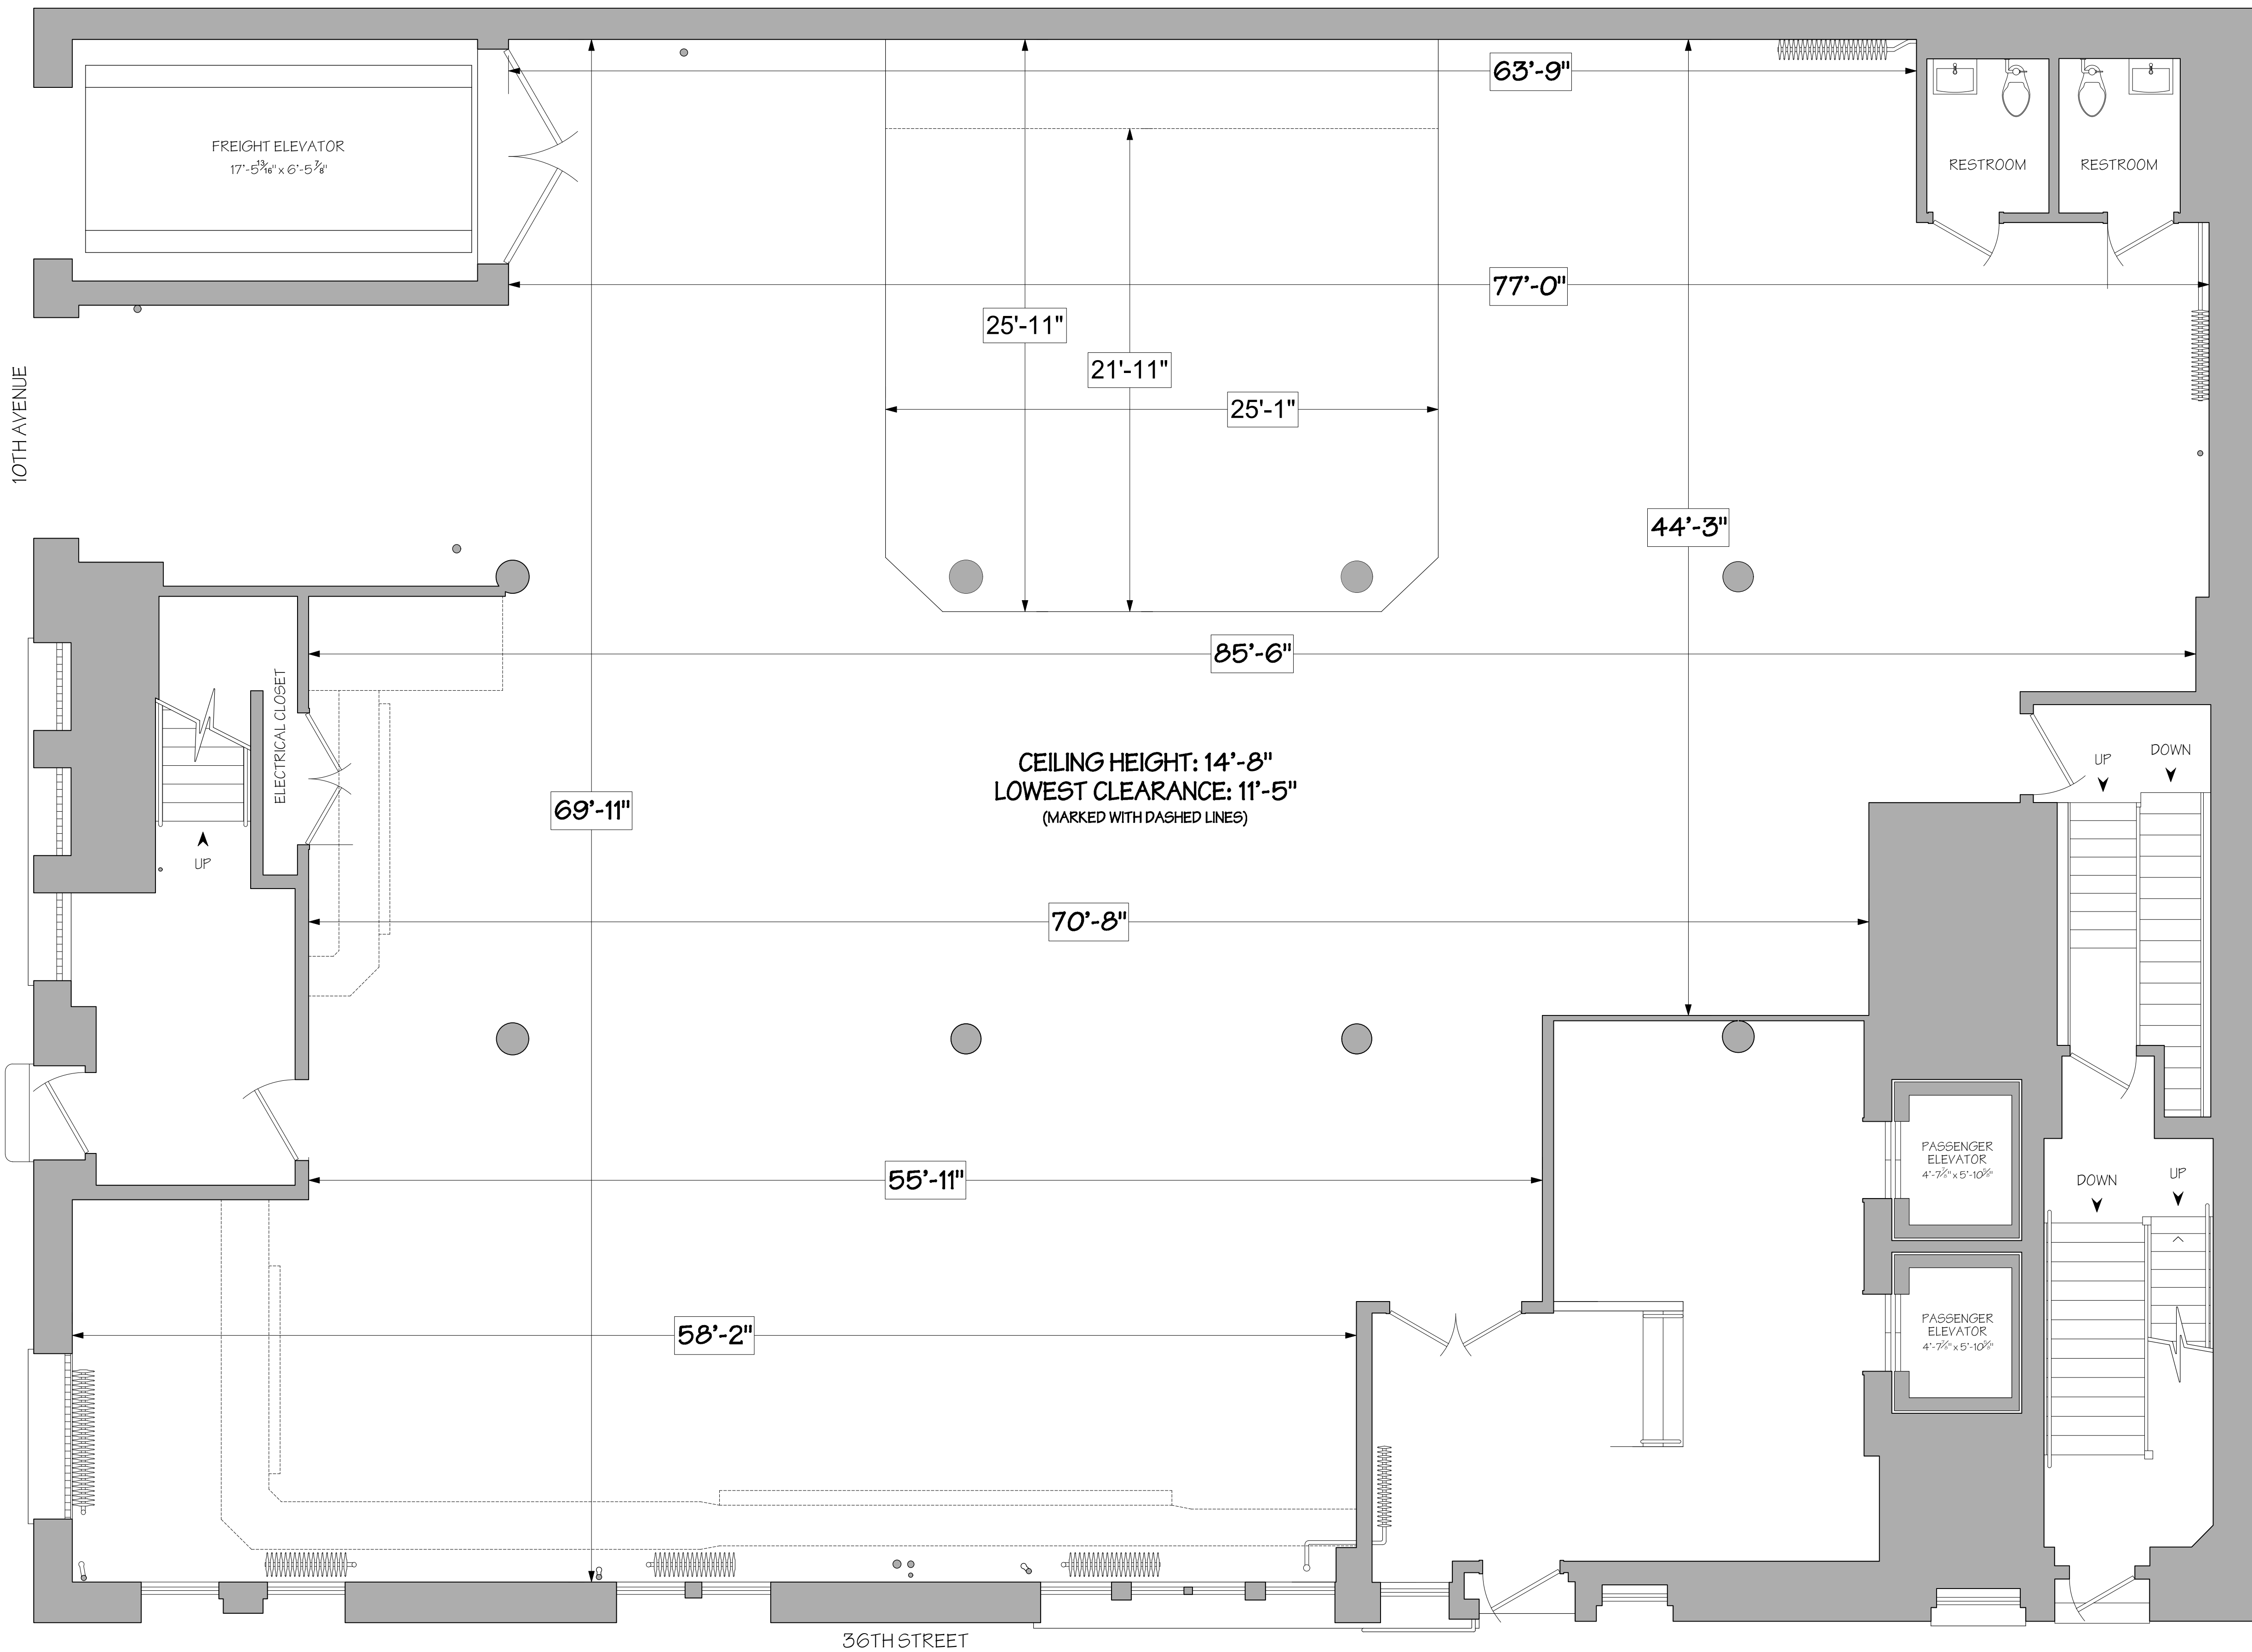

HUDSON
MERCANTILE

HUDSON
MERCANTILE

**HUDSON
MERCANTILE**
500 West 36th Street, New York, NY 10018 (212 776 4065)

Gallery
Scale: 1/4" = 1'-00"
when printed Arch D size.