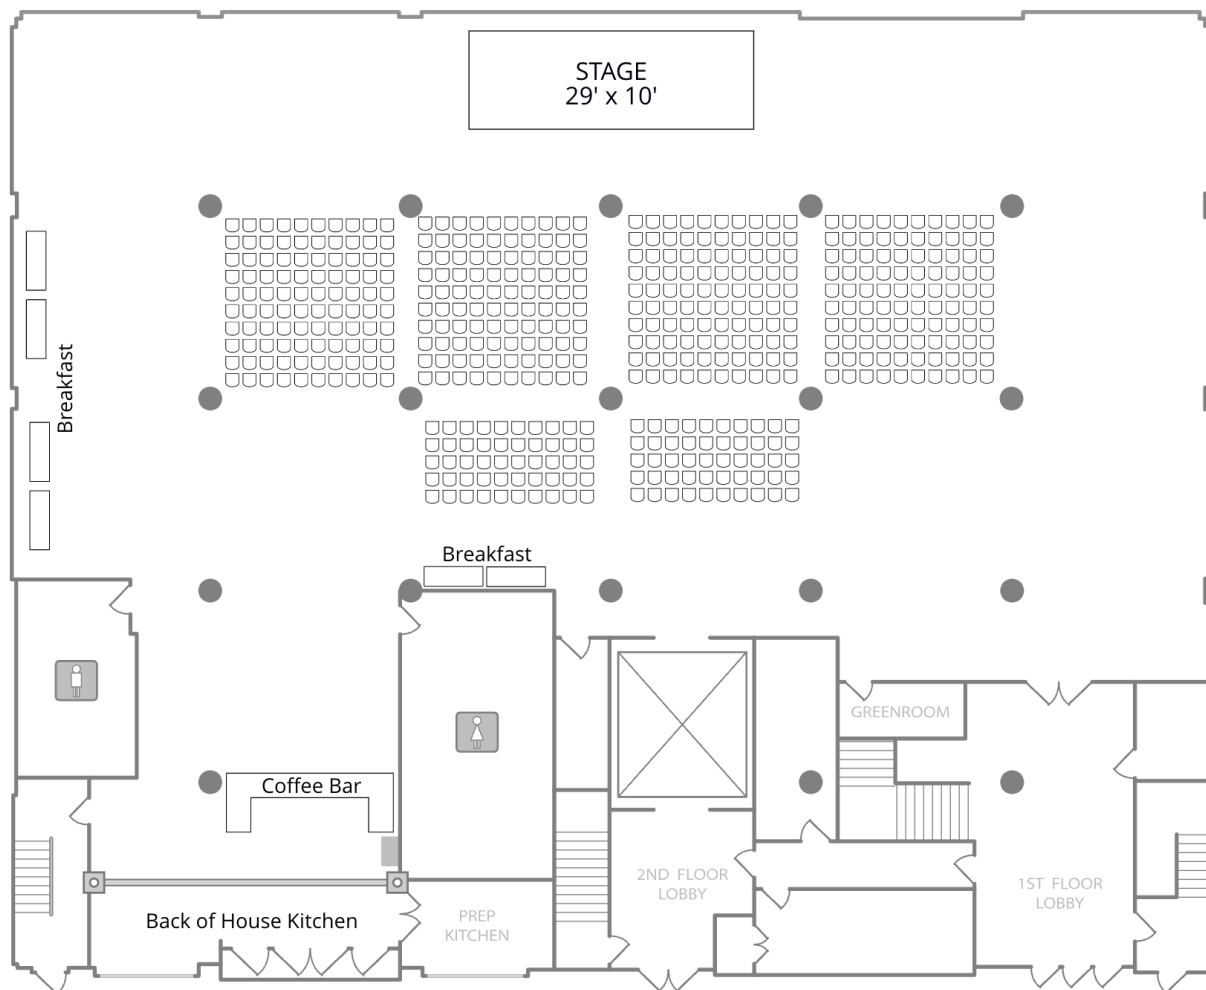

2nd Floor
Scale: 1/8" = 1'-0"

CLINTON MERCANTILE

639 W 46th Street,
New York, NY 10036

212.776.4065
info@hudson-mercantile.com

www.clinton-mercantile.com

Clinton Mercantile - 1st Floor - Breakout Rooms

639 W 46th Street,
New York, NY 10036

212.776.4065
info@hudson-mercantile.com

www.clinton-mercantile.com

Clinton Mercantile - 2nd Floor - Theater Seating for 350

639 W 46th Street,
New York, NY 10036

212.776.4065
info@hudson-mercantile.com

www.clinton-mercantile.com