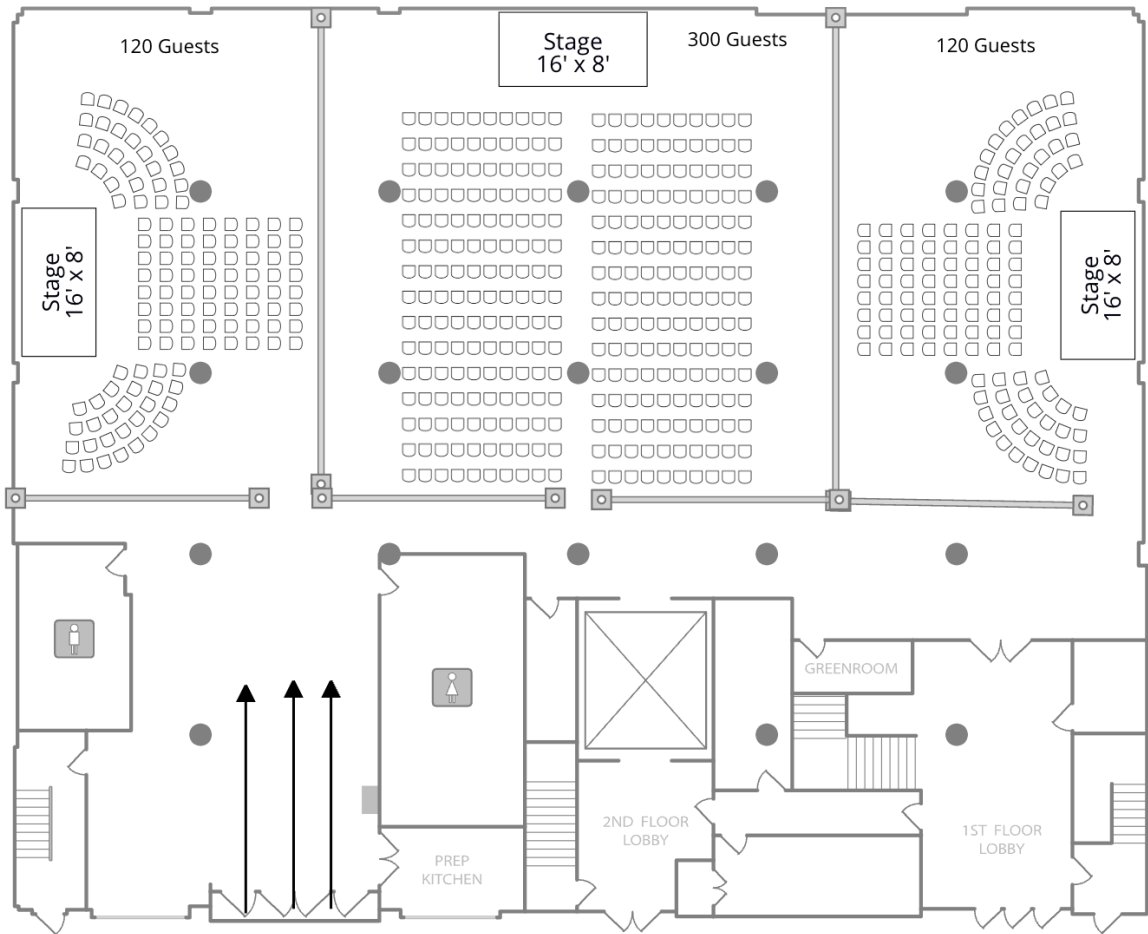

2nd Floor
Scale: 1/8" = 1'-0"

CLINTON MERCANTILE

639 W 46th Street,
New York, NY 10036

212.776.4065
info@hudson-mercantile.com

www.clinton-mercantile.com

Clinton Mercantile - 1st Floor - Breakout Rooms

639 W 46th Street,
New York, NY 10036

212.776.4065
info@hudson-mercantile.com

www.clinton-mercantile.com

Clinton Mercantile - 2nd Floor - Theater Seating for 350

639 W 46th Street,
New York, NY 10036

212.776.4065
info@hudson-mercantile.com

www.clinton-mercantile.com